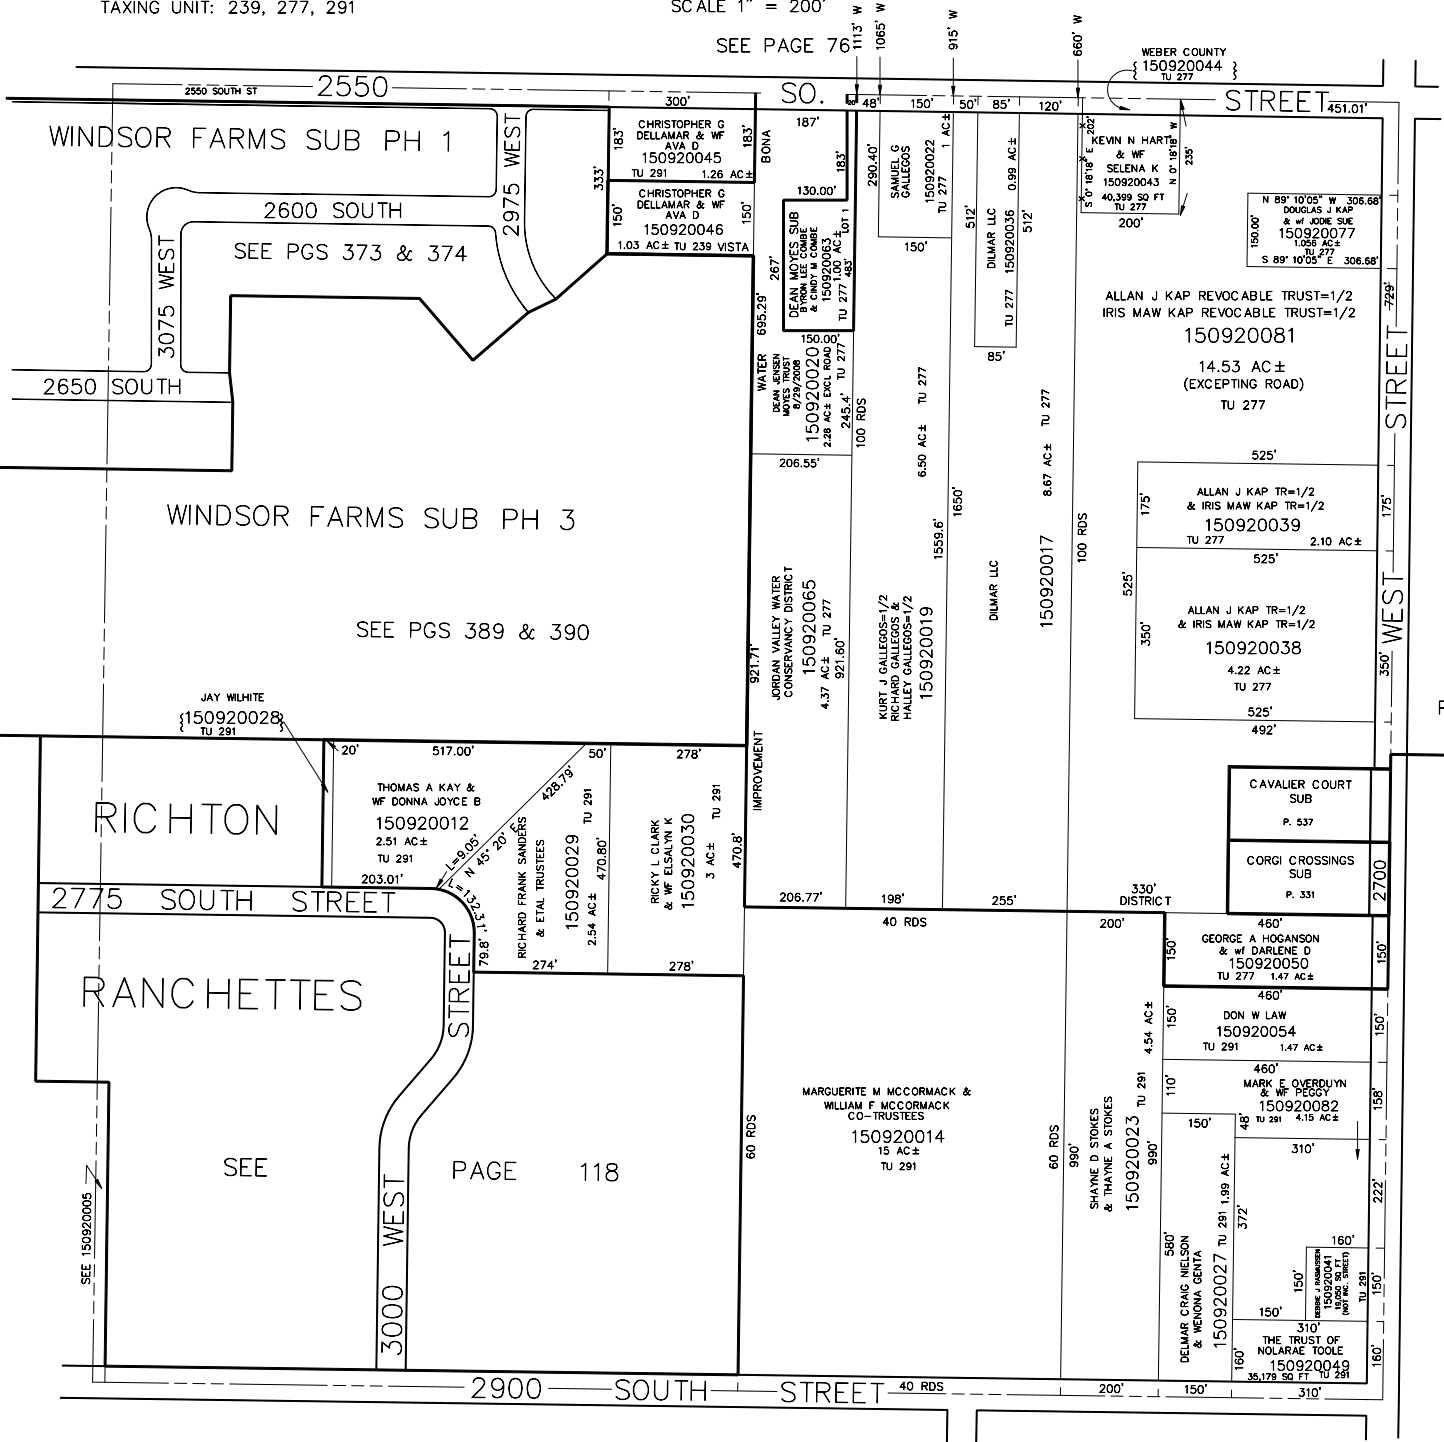

N.E. 1/4  
SECTION 34, T.6N., R.2W., S.L.B. & M.

IN WEST HAVEN CITY

TAXING UNIT: 239, 277, 291

SCALE 1" = 200'

SEE PAGE 76

SEE PAGE 96